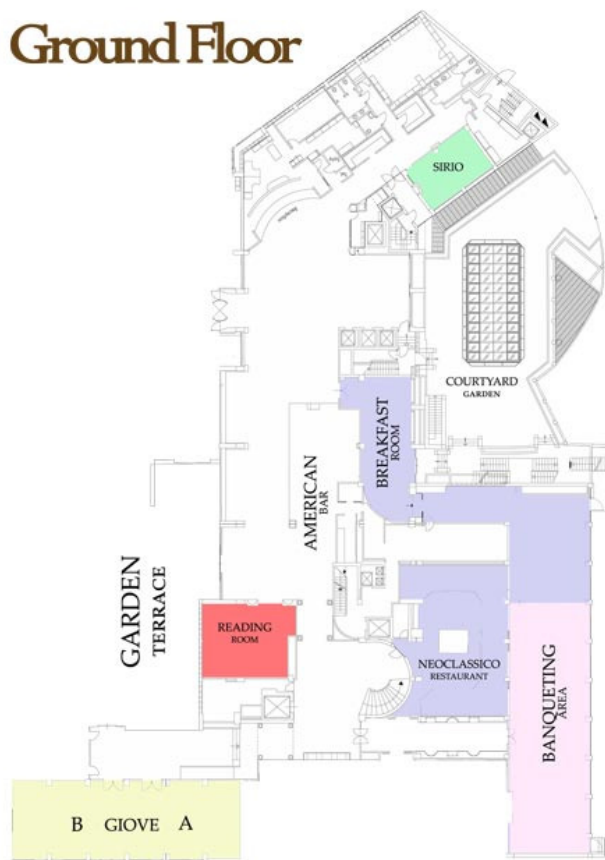

10 MEETING ROOMS
 BREAK OUT ROOMS UP TO 20 PAX
 MAIN ROOM UP TO 450 SEATS
 NATURAL DAY LIGHT WI-FI

Ground Floor

ROYAL HOTEL CARLTON

	MQ	H.	THEATER	BOARD	CLASSROOM	U-SHAPE	CABARET	BANQUET
GROUND FLOOR								
GIOVE	180	3,50	170	45	70	50	100	140
GIOVE A		3,50	70	25	35	30	40	60
GIOVE B		3,50	70	25	35	30	40	60
SIRIO	30	3,50	20	14	15	15		10
1ST FLOOR								
IMPERIALE	650	3	450	80	250	80	250	450
IMPERIALE A		3	300		120	50	200	250
IMPERIALE B		3	200		80	40	120	150
SATURNO	203	2,70	140	74	70	-	-	80
SATURNO A		2,70	85	30	35	40	50	60
SATURNO B		2,70	55	25	30	35	40	50
URANO	75	2,70	45	35	25	28	40	40
NETTUNO	50	2,70	20	20	15	20	20	20
MERCURIO	44	2,70	20	15	10	15	15	10

1st Floor

MEETING EQUIPMENT:

- Flip Chart;
- Screen
- Sound system and loudspeakers;
- Microphones;
- AV Equipment on request;
- Wi-Fi Internet

ROYAL HOTEL CARLTON

Via Montebello, 8 - 40121 Bologna - Tel +39 051249361 - Fax. +39 051249724