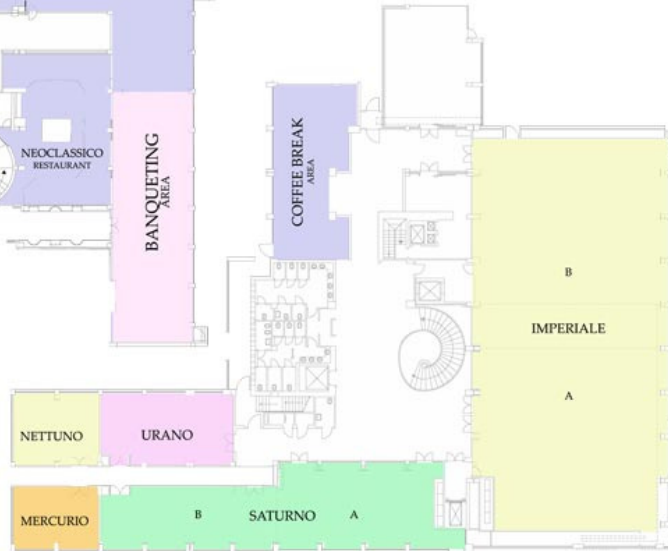

10 MEETING ROOMS
 BREAK OUT ROOMS UP TO 20 PAX
 MAIN ROOM UP TO 450 SEATS
 NATURAL DAY LIGHT WI-FI

Ground Floor

ROYAL HOTEL CARLTON

	MQ	H.	THEATER	BOARD	CLASSROOM	U-SHAPE	CABARET	BANQUET
GROUND FLOOR								
GIOVE	180	3,50	170	45	70	50	100	140
GIOVE A		3,50	70	25	35	30	40	60
GIOVE B		3,50	70	25	35	30	40	60
SIRIO	30	3,50	20	14	15	15		10
1ST FLOOR								
IMPERIALE	650	3	450	80	250	80	250	450
IMPERIALE A		3	300		120	50	200	250
IMPERIALE B		3	200		80	40	120	150
SATURNO	203	2,70	140	74	70	-	-	80
SATURNO A		2,70	85	30	35	40	50	60
SATURNO B		2,70	55	25	30	35	40	50
URANO	75	2,70	45	35	25	28	40	40
NETTUNO	50	2,70	20	20	15	20	20	20
MERCURIO	44	2,70	20	15	10	15	15	10

1st Floor

MEETING EQUIPMENT:

- Flip Chart;
- Screen
- Sound system and loudspeakers;
- Microphones;
- AV Equipment on request;
- Wi-Fi Internet

ROYAL HOTEL CARLTON

Via Montebello, 8 - 40121 Bologna - Tel +39 051249361 - Fax. +39 051249724